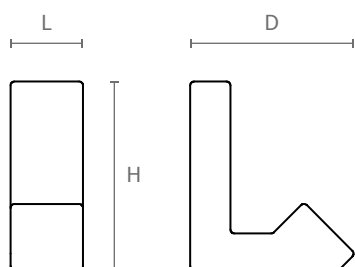

ART. **4400**

design: Alessandro Masturzo

Gancio in zama pressofusa,  
con kit di fissaggio a scomparsa.

Die-cast zamac coat hanger,  
with invisible hooking system included.

Misure / Sizes

Finiture / Finishes

Antracite  
*Anthracite*

Cromo  
*Chrome*

Nichel satinato  
*Satined nickel*

ART.	L	H	D
<b>4400</b>	18	47	32